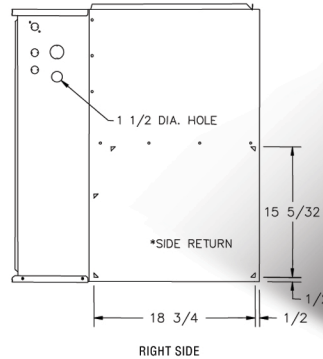

GAS FURNACES

Multi-Position Furnace

Plenum Openings

Model	BTUH (input)	BTUH (output)	Max Cooling Tons	Blower (Direct Drive)		Shipping Weight (lbs)	Cabinet Width (A)	Supply (C)		Return (B)		High Speed CFM @ 0.5 Inches W.C.	Vent Size Inches
				Motor (HP)	Size			Width	Depth	Width	Depth		
WTABA040NI2R	40,000	32,500	2	1/4	10-4	100	14-1/2"	12-15/16"	18-15/16"	12-3/4"	18-29/32"	805	3
WTABA040NI3R	40,000	32,500	3	1/3	10-6	110	14-1/2"	12-15/16"	18-15/16"	12-3/4"	18-29/32"	1265	3
WTABA060NI2R	60,000	48,800	2	1/4	10-4	105	14-1/2"	12-15/16"	18-15/16"	12-3/4"	18-29/32"	850	4
WTABA060NI3R	60,000	48,800	3	1/3	10-6	110	14-1/2"	12-15/16"	18-15/16"	12-3/4"	18-29/32"	1260	4
WTABA060NI4R	60,000	48,800	4	1/2	10-8	125	17-1/2"	15-15/16"	18-15/16"	15-3/4"	18-29/32"	1635	4
WTABA080NI2R	80,000	65,000	2	1/4	10-4	113	14-1/2"	12-15/16"	18-15/16"	12-3/4"	18-29/32"	920	4
WTABA080NI3R	80,000	65,000	3	1/3	10-6	115	14-1/2"	12-15/16"	18-15/16"	12-3/4"	18-29/32"	1230	4
WTABA080NI4R	80,000	65,000	4	1/2	10-8	125	17-1/2"	15-15/16"	18-15/16"	15-3/4"	18-29/32"	1645	4
WTABA080NI5R	80,000	65,000	5	3/4	Dual 10-4	140	20-1/2"	18-15/16"	18-15/16"	18-3/4"	18-29/32"	1930	4
WTABA100NI3R	100,000	81,300	3	1/3	10-6	125	17-1/2"	15-15/16"	18-15/16"	15-3/4"	18-29/32"	1250	4
WTABA100NI4R	100,000	81,300	4	1/2	10-8	130	17-1/2"	15-15/16"	18-15/16"	15-3/4"	18-29/32"	1580	4
WTABA100NI5R	100,000	81,300	5	3/4	Dual 10-4	145	20-1/2"	18-15/16"	18-15/16"	18-3/4"	18-29/32"	1950	4
WTABA120NI4R	120,000	97,600	4	1/2	10-8	145	20-1/2"	18-15/16"	18-15/16"	18-3/4"	18-29/32"	1655	4
WTABA120NI5R	120,000	97,600	5	3/4	Dual 10-4	150	20-1/2"	18-15/16"	18-15/16"	18-3/4"	18-29/32"	1965	4
WTABA140NI4R	140,000	113,800	4	3/4	Dual 10-4	165	23-1/2"	21-15/16"	18-15/16"	21-3/4"	18-29/32"	1860	4
WTABA140NI5R	140,000	113,800	5	3/4	Dual 10-6	165	23-1/2"	21-15/16"	18-15/16"	21-3/4"	18-29/32"	2235	4