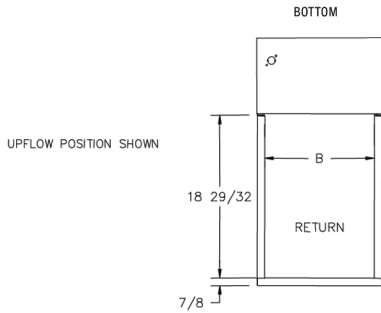

GAS FURNACES

Multi-Position Furnace

Plenum Openings

Model	BTUH (input)	BTUH (output)	Max Cooling Tons	Blower (Direct Drive)		Shipping Weight (lbs)	Cabinet Width (A)	Supply (C)		Return (B)		High Speed CFM @ 0.5 Inches W.C.	Vent Size Inches
				Motor (HP)	Size			Width	Depth	Width	Depth		
WTABA040NI2R	40,000	32,500	2	1/4	10-4	100	14-1/2"	12-15/16"	18-15/16"	12-3/4"	18-29/32"	805	3
WTABA040NI3R	40,000	32,500	3	1/3	10-6	110	14-1/2"	12-15/16"	18-15/16"	12-3/4"	18-29/32"	1265	3
WTABA060NI2R	60,000	48,800	2	1/4	10-4	105	14-1/2"	12-15/16"	18-15/16"	12-3/4"	18-29/32"	850	4
WTABA060NI3R	60,000	48,800	3	1/3	10-6	110	14-1/2"	12-15/16"	18-15/16"	12-3/4"	18-29/32"	1260	4
WTABA060NI4R	60,000	48,800	4	1/2	10-8	125	17-1/2"	15-15/16"	18-15/16"	15-3/4"	18-29/32"	1635	4
WTABA080NI2R	80,000	65,000	2	1/4	10-4	113	14-1/2"	12-15/16"	18-15/16"	12-3/4"	18-29/32"	920	4
WTABA080NI3R	80,000	65,000	3	1/3	10-6	115	14-1/2"	12-15/16"	18-15/16"	12-3/4"	18-29/32"	1230	4
WTABA080NI4R	80,000	65,000	4	1/2	10-8	125	17-1/2"	15-15/16"	18-15/16"	15-3/4"	18-29/32"	1645	4
WTABA080NI5R	80,000	65,000	5	3/4	Dual 10-4	140	20-1/2"	18-15/16"	18-15/16"	18-3/4"	18-29/32"	1930	4
WTABA100NI3R	100,000	81,300	3	1/3	10-6	125	17-1/2"	15-15/16"	18-15/16"	15-3/4"	18-29/32"	1250	4
WTABA100NI4R	100,000	81,300	4	1/2	10-8	130	17-1/2"	15-15/16"	18-15/16"	15-3/4"	18-29/32"	1580	4
WTABA100NI5R	100,000	81,300	5	3/4	Dual 10-4	145	20-1/2"	18-15/16"	18-15/16"	18-3/4"	18-29/32"	1950	4
WTABA120NI4R	120,000	97,600	4	1/2	10-8	145	20-1/2"	18-15/16"	18-15/16"	18-3/4"	18-29/32"	1655	4
WTABA120NI5R	120,000	97,600	5	3/4	Dual 10-4	150	20-1/2"	18-15/16"	18-15/16"	18-3/4"	18-29/32"	1965	4
WTABA140NI4R	140,000	113,800	4	3/4	Dual 10-4	165	23-1/2"	21-15/16"	18-15/16"	21-3/4"	18-29/32"	1860	4
WTABA140NI5R	140,000	113,800	5	3/4	Dual 10-6	165	23-1/2"	21-15/16"	18-15/16"	21-3/4"	18-29/32"	2235	4