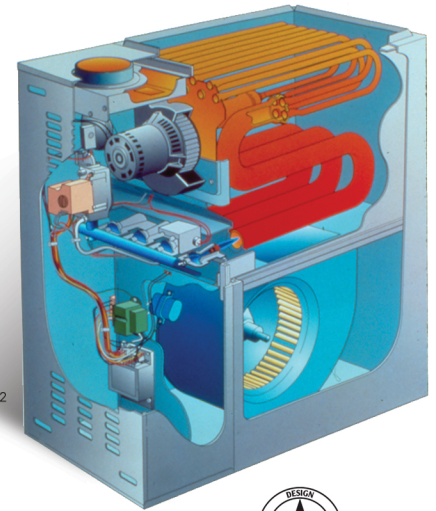

GAS FURNACES

Multi-Position Furnace

Plenum Openings

Model	BTUH (input)	BTUH (output)	Max Cooling Tons	Blower (Direct Drive)		Shipping Weight (lbs)	Cabinet Width (A)	Supply (C)		Return (B)		High Speed CFM @ 0.5 Inches W.C.	Vent Size Inches
				Motor (HP)	Size			Width	Depth	Width	Depth		
WTABA040NI2R	40,000	32,500	2	1/4	10-4	100	14-1/2"	12-15/16"	18-15/16"	12-3/4"	18-29/32"	805	3
WTABA040NI3R	40,000	32,500	3	1/3	10-6	110	14-1/2"	12-15/16"	18-15/16"	12-3/4"	18-29/32"	1265	3
WTABA060NI2R	60,000	48,800	2	1/4	10-4	105	14-1/2"	12-15/16"	18-15/16"	12-3/4"	18-29/32"	850	4
WTABA060NI3R	60,000	48,800	3	1/3	10-6	110	14-1/2"	12-15/16"	18-15/16"	12-3/4"	18-29/32"	1260	4
WTABA060NI4R	60,000	48,800	4	1/2	10-8	125	17-1/2"	15-15/16"	18-15/16"	15-3/4"	18-29/32"	1635	4
WTABA080NI2R	80,000	65,000	2	1/4	10-4	113	14-1/2"	12-15/16"	18-15/16"	12-3/4"	18-29/32"	920	4
WTABA080NI3R	80,000	65,000	3	1/3	10-6	115	14-1/2"	12-15/16"	18-15/16"	12-3/4"	18-29/32"	1230	4
WTABA080NI4R	80,000	65,000	4	1/2	10-8	125	17-1/2"	15-15/16"	18-15/16"	15-3/4"	18-29/32"	1645	4
WTABA080NI5R	80,000	65,000	5	3/4	Dual 10-4	140	20-1/2"	18-15/16"	18-15/16"	18-3/4"	18-29/32"	1930	4
WTABA100NI3R	100,000	81,300	3	1/3	10-6	125	17-1/2"	15-15/16"	18-15/16"	15-3/4"	18-29/32"	1250	4
WTABA100NI4R	100,000	81,300	4	1/2	10-8	130	17-1/2"	15-15/16"	18-15/16"	15-3/4"	18-29/32"	1580	4
WTABA100NI5R	100,000	81,300	5	3/4	Dual 10-4	145	20-1/2"	18-15/16"	18-15/16"	18-3/4"	18-29/32"	1950	4
WTABA120NI4R	120,000	97,600	4	1/2	10-8	145	20-1/2"	18-15/16"	18-15/16"	18-3/4"	18-29/32"	1655	4
WTABA120NI5R	120,000	97,600	5	3/4	Dual 10-4	150	20-1/2"	18-15/16"	18-15/16"	18-3/4"	18-29/32"	1965	4
WTABA140NI4R	140,000	113,800	4	3/4	Dual 10-4	165	23-1/2"	21-15/16"	18-15/16"	21-3/4"	18-29/32"	1860	4
WTABA140NI5R	140,000	113,800	5	3/4	Dual 10-6	165	23-1/2"	21-15/16"	18-15/16"	21-3/4"	18-29/32"	2235	4