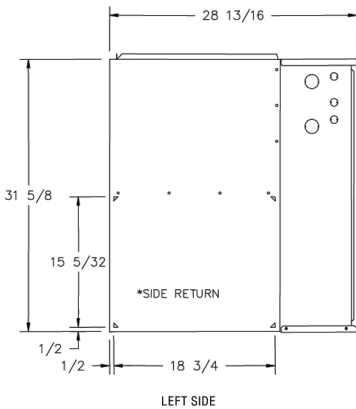

GAS FURNACES

Multi-Position Furnace

Plenum Openings

Model	BTUH (input)	BTUH (output)	Max Cooling Tons	Blower (Direct Drive)		Shipping Weight (lbs)	Cabinet Width (A)	Supply (C)		Return (B)		High Speed CFM @ 0.5 Inches W.C.	Vent Size Inches
				Motor (HP)	Size			Width	Depth	Width	Depth		
WTABA040NI2R	40,000	32,500	2	1/4	10-4	100	14-1/2"	12-15/16"	18-15/16"	12-3/4"	18-29/32"	805	3
WTABA040NI3R	40,000	32,500	3	1/3	10-6	110	14-1/2"	12-15/16"	18-15/16"	12-3/4"	18-29/32"	1265	3
WTABA060NI2R	60,000	48,800	2	1/4	10-4	105	14-1/2"	12-15/16"	18-15/16"	12-3/4"	18-29/32"	850	4
WTABA060NI3R	60,000	48,800	3	1/3	10-6	110	14-1/2"	12-15/16"	18-15/16"	12-3/4"	18-29/32"	1260	4
WTABA060NI4R	60,000	48,800	4	1/2	10-8	125	17-1/2"	15-15/16"	18-15/16"	15-3/4"	18-29/32"	1635	4
WTABA080NI2R	80,000	65,000	2	1/4	10-4	113	14-1/2"	12-15/16"	18-15/16"	12-3/4"	18-29/32"	920	4
WTABA080NI3R	80,000	65,000	3	1/3	10-6	115	14-1/2"	12-15/16"	18-15/16"	12-3/4"	18-29/32"	1230	4
WTABA080NI4R	80,000	65,000	4	1/2	10-8	125	17-1/2"	15-15/16"	18-15/16"	15-3/4"	18-29/32"	1645	4
WTABA080NI5R	80,000	65,000	5	3/4	Dual 10-4	140	20-1/2"	18-15/16"	18-15/16"	18-3/4"	18-29/32"	1930	4
WTABA100NI3R	100,000	81,300	3	1/3	10-6	125	17-1/2"	15-15/16"	18-15/16"	15-3/4"	18-29/32"	1250	4
WTABA100NI4R	100,000	81,300	4	1/2	10-8	130	17-1/2"	15-15/16"	18-15/16"	15-3/4"	18-29/32"	1580	4
WTABA100NI5R	100,000	81,300	5	3/4	Dual 10-4	145	20-1/2"	18-15/16"	18-15/16"	18-3/4"	18-29/32"	1950	4
WTABA120NI4R	120,000	97,600	4	1/2	10-8	145	20-1/2"	18-15/16"	18-15/16"	18-3/4"	18-29/32"	1655	4
WTABA120NI5R	120,000	97,600	5	3/4	Dual 10-4	150	20-1/2"	18-15/16"	18-15/16"	18-3/4"	18-29/32"	1965	4
WTABA140NI4R	140,000	113,800	4	3/4	Dual 10-4	165	23-1/2"	21-15/16"	18-15/16"	21-3/4"	18-29/32"	1860	4
WTABA140NI5R	140,000	113,800	5	3/4	Dual 10-6	165	23-1/2"	21-15/16"	18-15/16"	21-3/4"	18-29/32"	2235	4