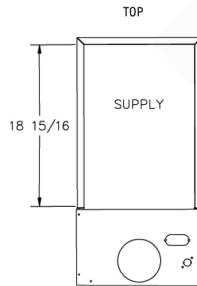

GAS FURNACES

Multi-Position Furnace

Plenum Openings

Model	BTUH (input)	BTUH (output)	Max Cooling Tons	Blower (Direct Drive)		Shipping Weight (lbs)	Cabinet Width (A)	Supply (C)		Return (B)		High Speed CFM @ 0.5 Inches W.C.	Vent Size Inches
				Motor (HP)	Size			Width	Depth	Width	Depth		
WTABA040NI2R	40,000	32,500	2	1/4	10-4	100	14-1/2"	12-15/16"	18-15/16"	12-3/4"	18-29/32"	805	3
WTABA040NI3R	40,000	32,500	3	1/3	10-6	110	14-1/2"	12-15/16"	18-15/16"	12-3/4"	18-29/32"	1265	3
WTABA060NI2R	60,000	48,800	2	1/4	10-4	105	14-1/2"	12-15/16"	18-15/16"	12-3/4"	18-29/32"	850	4
WTABA060NI3R	60,000	48,800	3	1/3	10-6	110	14-1/2"	12-15/16"	18-15/16"	12-3/4"	18-29/32"	1260	4
WTABA060NI4R	60,000	48,800	4	1/2	10-8	125	17-1/2"	15-15/16"	18-15/16"	15-3/4"	18-29/32"	1635	4
WTABA080NI2R	80,000	65,000	2	1/4	10-4	113	14-1/2"	12-15/16"	18-15/16"	12-3/4"	18-29/32"	920	4
WTABA080NI3R	80,000	65,000	3	1/3	10-6	115	14-1/2"	12-15/16"	18-15/16"	12-3/4"	18-29/32"	1230	4
WTABA080NI4R	80,000	65,000	4	1/2	10-8	125	17-1/2"	15-15/16"	18-15/16"	15-3/4"	18-29/32"	1645	4
WTABA080NI5R	80,000	65,000	5	3/4	Dual 10-4	140	20-1/2"	18-15/16"	18-15/16"	18-3/4"	18-29/32"	1930	4
WTABA100NI3R	100,000	81,300	3	1/3	10-6	125	17-1/2"	15-15/16"	18-15/16"	15-3/4"	18-29/32"	1250	4
WTABA100NI4R	100,000	81,300	4	1/2	10-8	130	17-1/2"	15-15/16"	18-15/16"	15-3/4"	18-29/32"	1580	4
WTABA100NI5R	100,000	81,300	5	3/4	Dual 10-4	145	20-1/2"	18-15/16"	18-15/16"	18-3/4"	18-29/32"	1950	4
WTABA120NI4R	120,000	97,600	4	1/2	10-8	145	20-1/2"	18-15/16"	18-15/16"	18-3/4"	18-29/32"	1655	4
WTABA120NI5R	120,000	97,600	5	3/4	Dual 10-4	150	20-1/2"	18-15/16"	18-15/16"	18-3/4"	18-29/32"	1965	4
WTABA140NI4R	140,000	113,800	4	3/4	Dual 10-4	165	23-1/2"	21-15/16"	18-15/16"	21-3/4"	18-29/32"	1860	4
WTABA140NI5R	140,000	113,800	5	3/4	Dual 10-6	165	23-1/2"	21-15/16"	18-15/16"	21-3/4"	18-29/32"	2235	4