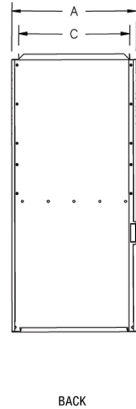

GAS FURNACES

Multi-Position Furnace

Plenum Openings

Model	BTUH (input)	BTUH (output)	Max Cooling Tons	Blower (Direct Drive)		Shipping Weight (lbs)	Cabinet Width (A)	Supply (C)		Return (B)		High Speed CFM @ 0.5 Inches W.C.	Vent Size Inches
				Motor (HP)	Size			Width	Depth	Width	Depth		
WTABA040NI2R	40,000	32,500	2	1/4	10-4	100	14-1/2"	12-15/16"	18-15/16"	12-3/4"	18-29/32"	805	3
WTABA040NI3R	40,000	32,500	3	1/3	10-6	110	14-1/2"	12-15/16"	18-15/16"	12-3/4"	18-29/32"	1265	3
WTABA060NI2R	60,000	48,800	2	1/4	10-4	105	14-1/2"	12-15/16"	18-15/16"	12-3/4"	18-29/32"	850	4
WTABA060NI3R	60,000	48,800	3	1/3	10-6	110	14-1/2"	12-15/16"	18-15/16"	12-3/4"	18-29/32"	1260	4
WTABA060NI4R	60,000	48,800	4	1/2	10-8	125	17-1/2"	15-15/16"	18-15/16"	15-3/4"	18-29/32"	1635	4
WTABA080NI2R	80,000	65,000	2	1/4	10-4	113	14-1/2"	12-15/16"	18-15/16"	12-3/4"	18-29/32"	920	4
WTABA080NI3R	80,000	65,000	3	1/3	10-6	115	14-1/2"	12-15/16"	18-15/16"	12-3/4"	18-29/32"	1230	4
WTABA080NI4R	80,000	65,000	4	1/2	10-8	125	17-1/2"	15-15/16"	18-15/16"	15-3/4"	18-29/32"	1645	4
WTABA080NI5R	80,000	65,000	5	3/4	Dual 10-4	140	20-1/2"	18-15/16"	18-15/16"	18-3/4"	18-29/32"	1930	4
WTABA100NI3R	100,000	81,300	3	1/3	10-6	125	17-1/2"	15-15/16"	18-15/16"	15-3/4"	18-29/32"	1250	4
WTABA100NI4R	100,000	81,300	4	1/2	10-8	130	17-1/2"	15-15/16"	18-15/16"	15-3/4"	18-29/32"	1580	4
WTABA100NI5R	100,000	81,300	5	3/4	Dual 10-4	145	20-1/2"	18-15/16"	18-15/16"	18-3/4"	18-29/32"	1950	4
WTABA120NI4R	120,000	97,600	4	1/2	10-8	145	20-1/2"	18-15/16"	18-15/16"	18-3/4"	18-29/32"	1655	4
WTABA120NI5R	120,000	97,600	5	3/4	Dual 10-4	150	20-1/2"	18-15/16"	18-15/16"	18-3/4"	18-29/32"	1965	4
WTABA140NI4R	140,000	113,800	4	3/4	Dual 10-4	165	23-1/2"	21-15/16"	18-15/16"	21-3/4"	18-29/32"	1860	4
WTABA140NI5R	140,000	113,800	5	3/4	Dual 10-6	165	23-1/2"	21-15/16"	18-15/16"	21-3/4"	18-29/32"	2235	4